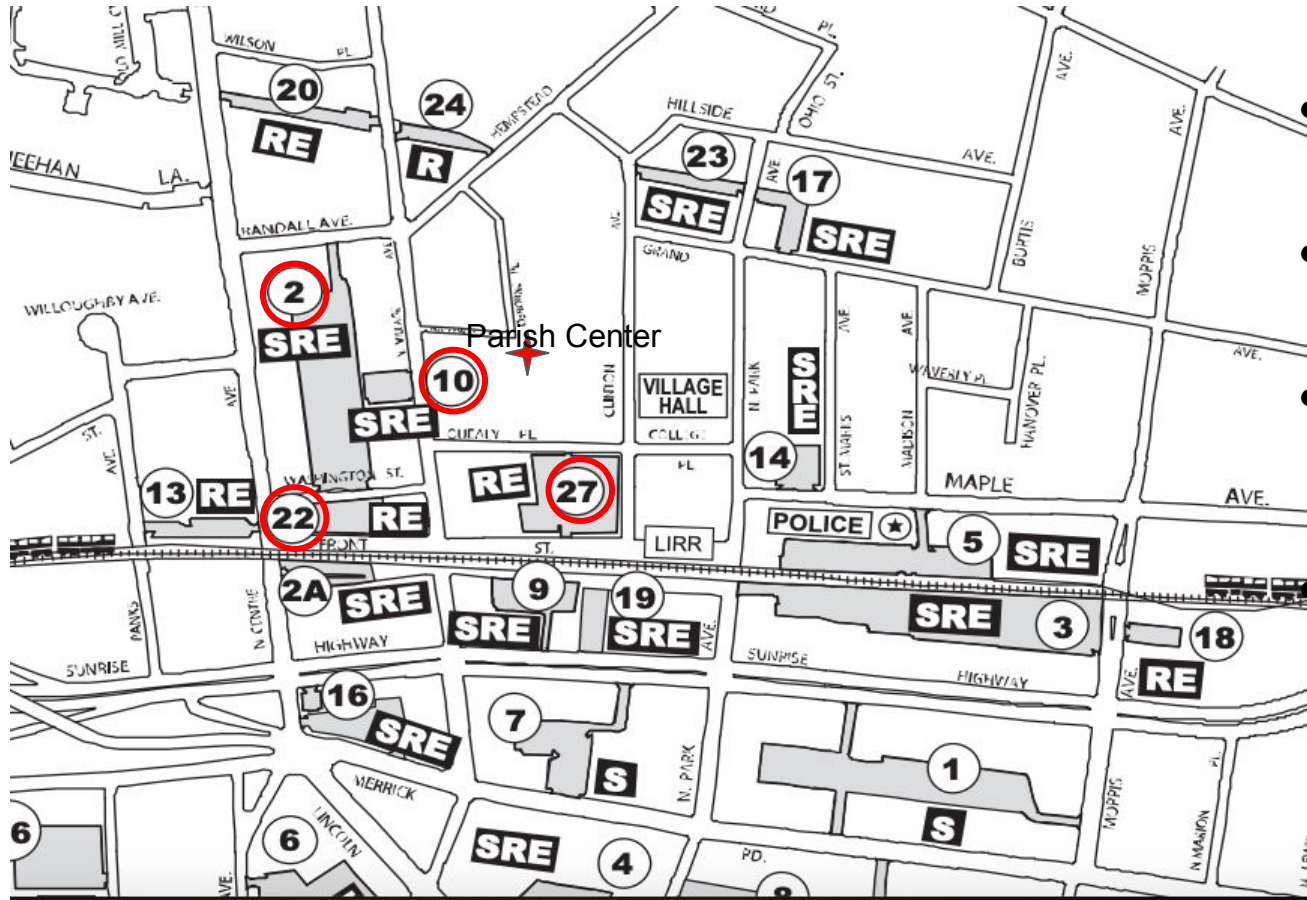

- Parking meters are enforced Monday through Saturday
- Parking in permit areas of the Village is FREE on weekdays after 4 PM and all day Saturday

- Please use the parking fields highlighted in red.
- Some street parking is also available
- You **MAY NOT PARK** in front/alongside the parish center. There is a circle for **DROPOFFS ONLY** on N. Village Ave